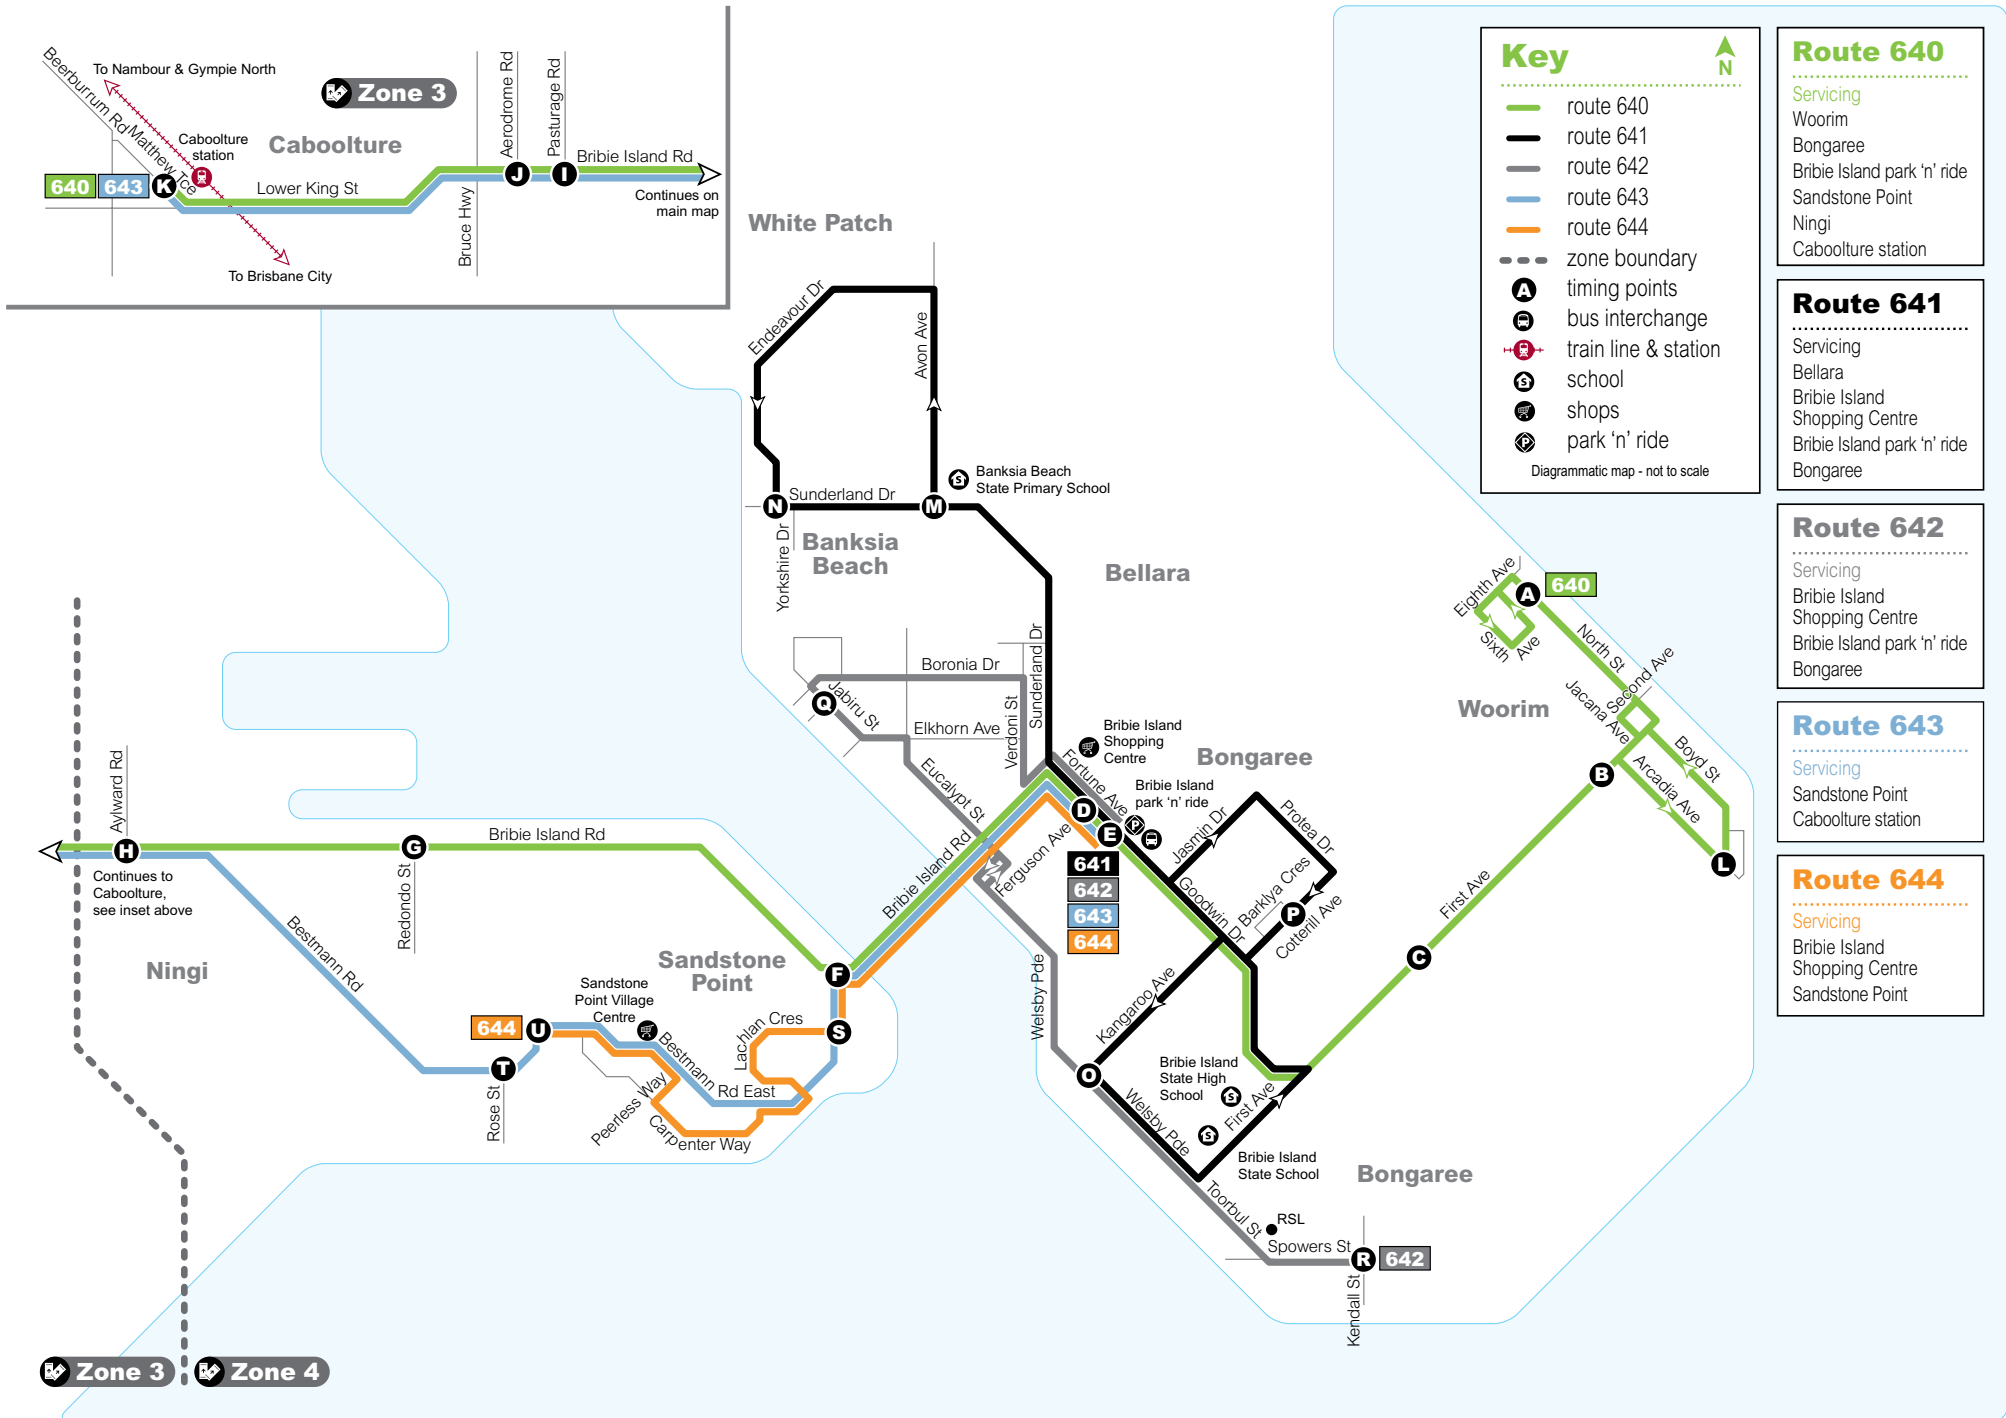

Routes

640, 641, 642, 643, 644

Route map